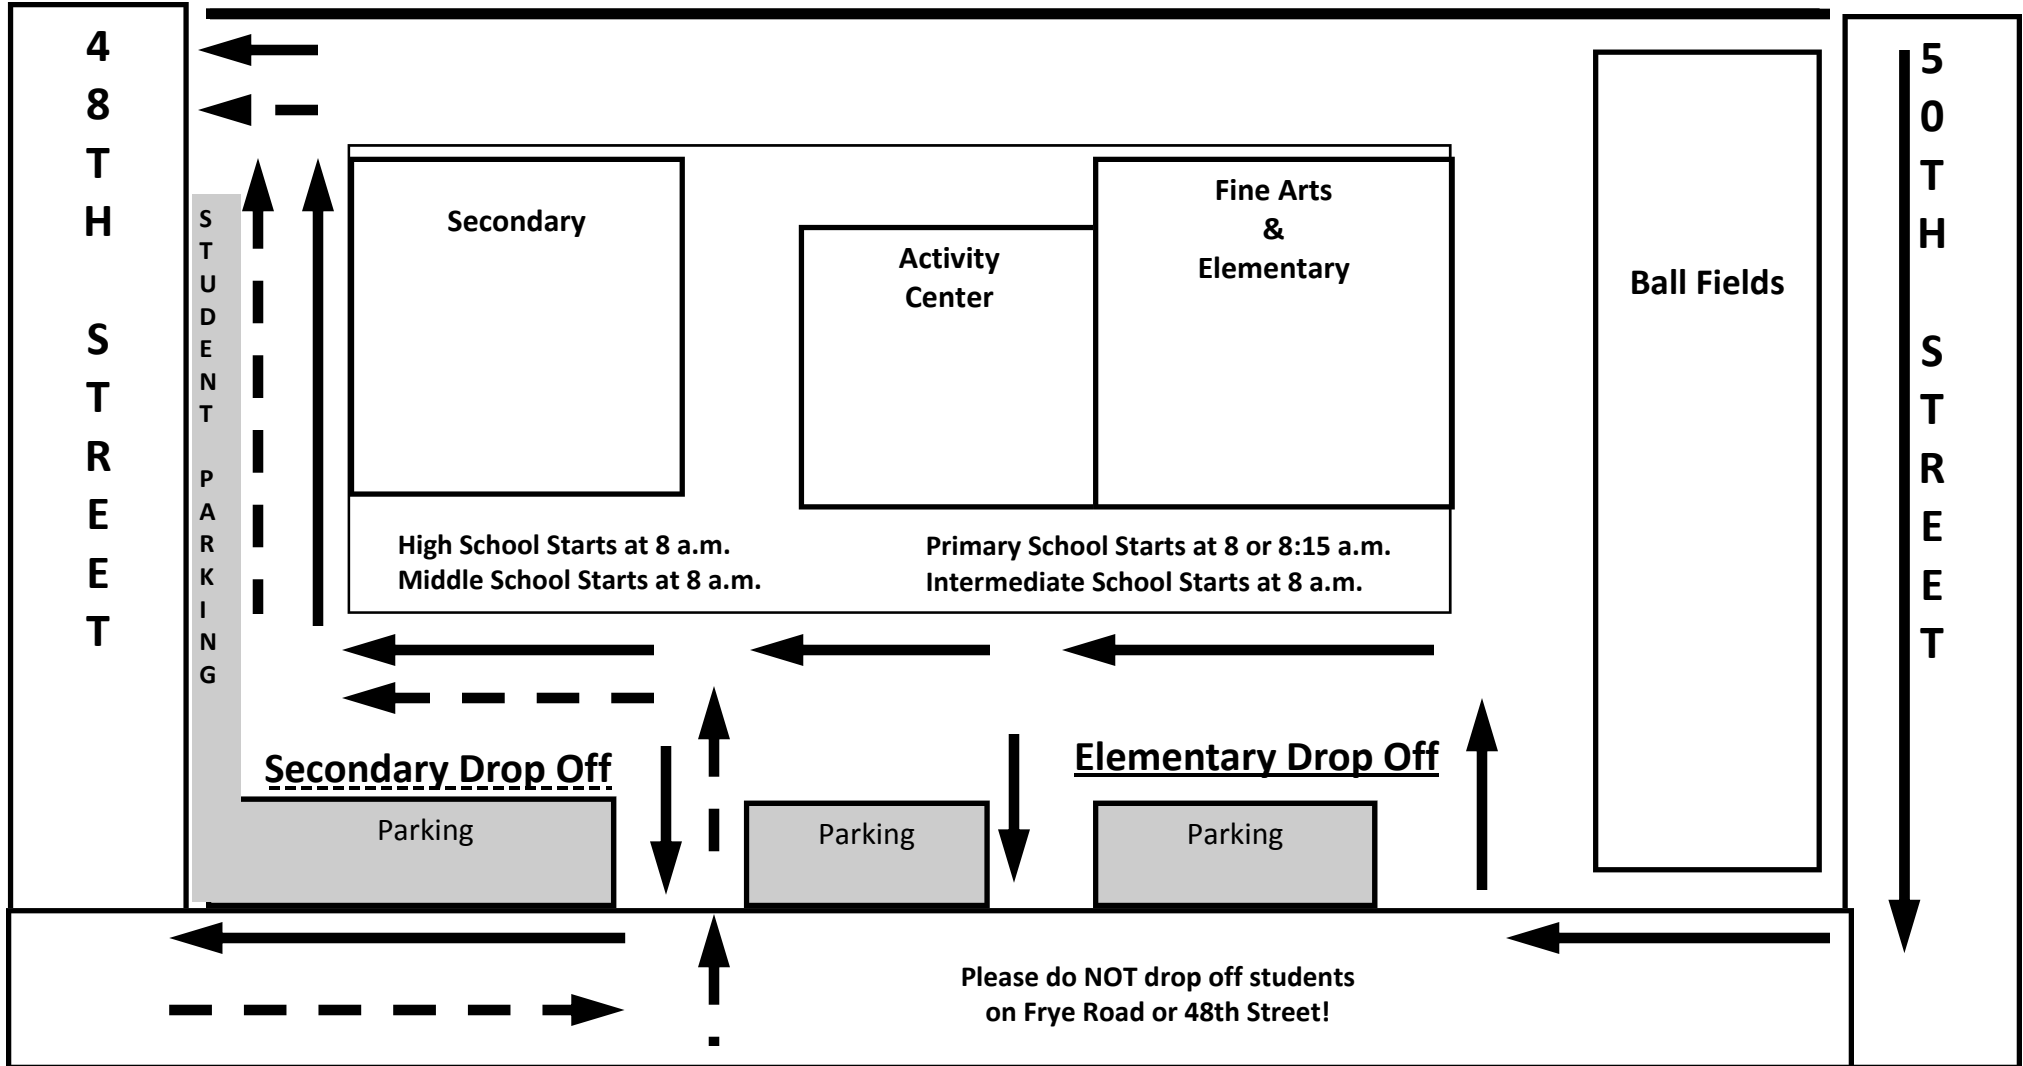

# HCLC 2010-2011 STUDENT DROP OFF TRAFFIC FLOW

Please do not drop off students more than 15 minutes before school begins. Please watch for and take direction from staff members both in the parking lot and at the crosswalks. We ask that you consider every child as important as your child and consider their safety when moving through the parking lot and adjoining streets.

# HCLC 2010-2011 STUDENT PICK UP TRAFFIC FLOW

Please watch for and take direction from staff members both in the parking lot and at the crosswalks. We ask that you consider every child as important as your child and consider their safety when moving through the parking lot and adjoining streets.