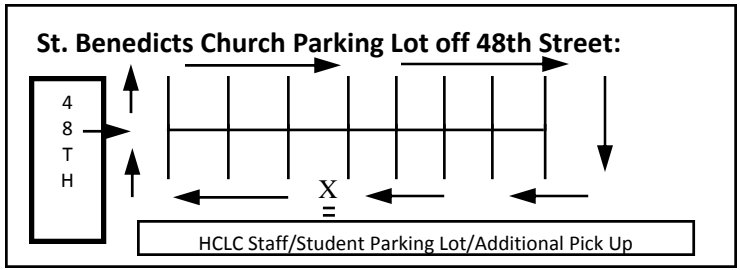

HCLC 2011-2012 STUDENT DROP OFF TRAFFIC FLOW

Please do not drop off students more than 15 minutes before school begins. Please watch for and take direction from staff members both in the parking lot and at the crosswalks. We ask that you consider every child as important as your child and consider their safety when moving through the parking lot and adjoining streets.

HCLC 2011-2012 STUDENT PICK UP TRAFFIC FLOW

Please watch for and take direction from staff members both in the parking lot and at the crosswalks. We ask that you consider every child as important as your child and consider their safety when moving through the parking lot and adjoining streets.