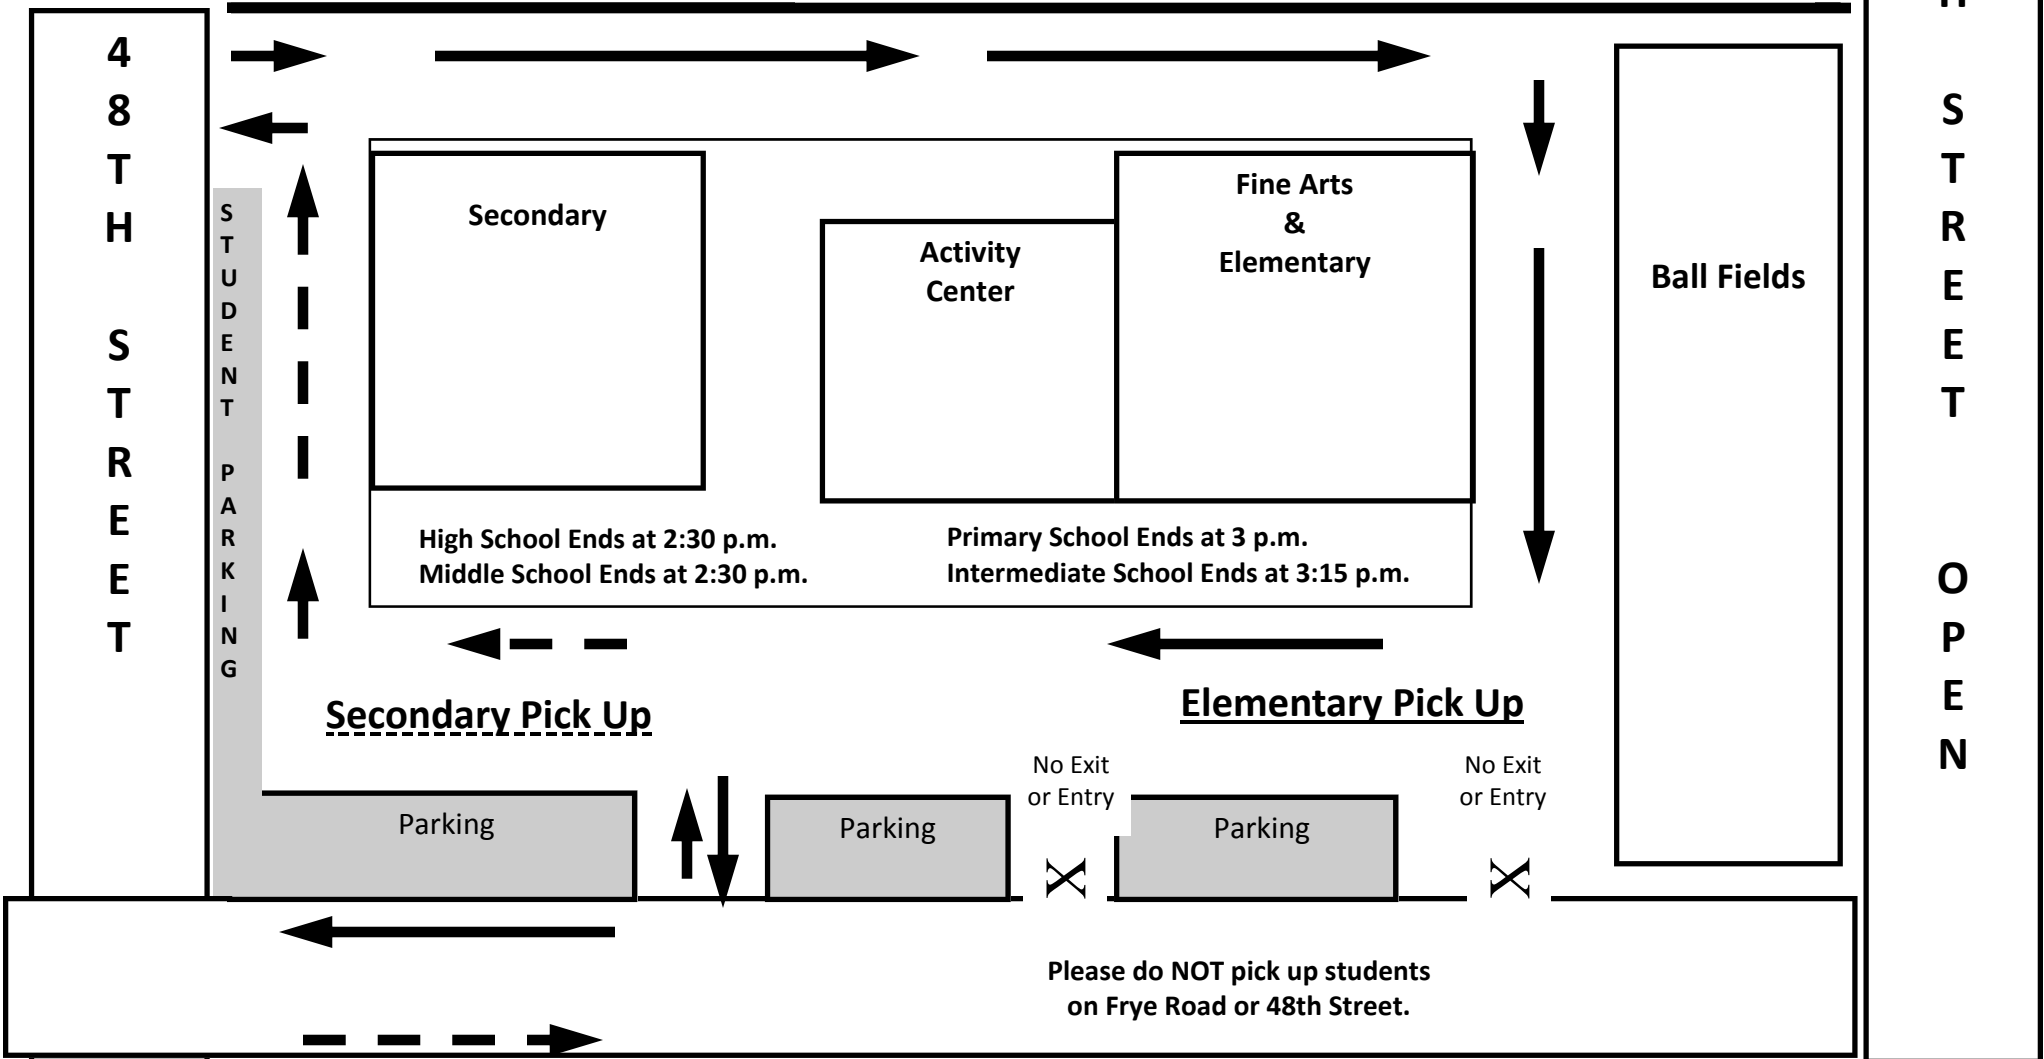

# HCLC 2010-2011 STUDENT DROP OFF TRAFFIC FLOW

Please do not drop off students more than 15 minutes before school begins. Please watch for and take direction from staff members both in the parking lot and at the crosswalks. We ask that you consider every child as important as your child and consider their safety when moving through the parking lot and adjoining streets.

# HCLC 2010-2011 STUDENT PICK UP TRAFFIC FLOW

Please watch for and take direction from staff members both in the parking lot and at the crosswalks. We ask that you consider every child as important as your child and consider their safety when moving through the parking lot and adjoining streets.