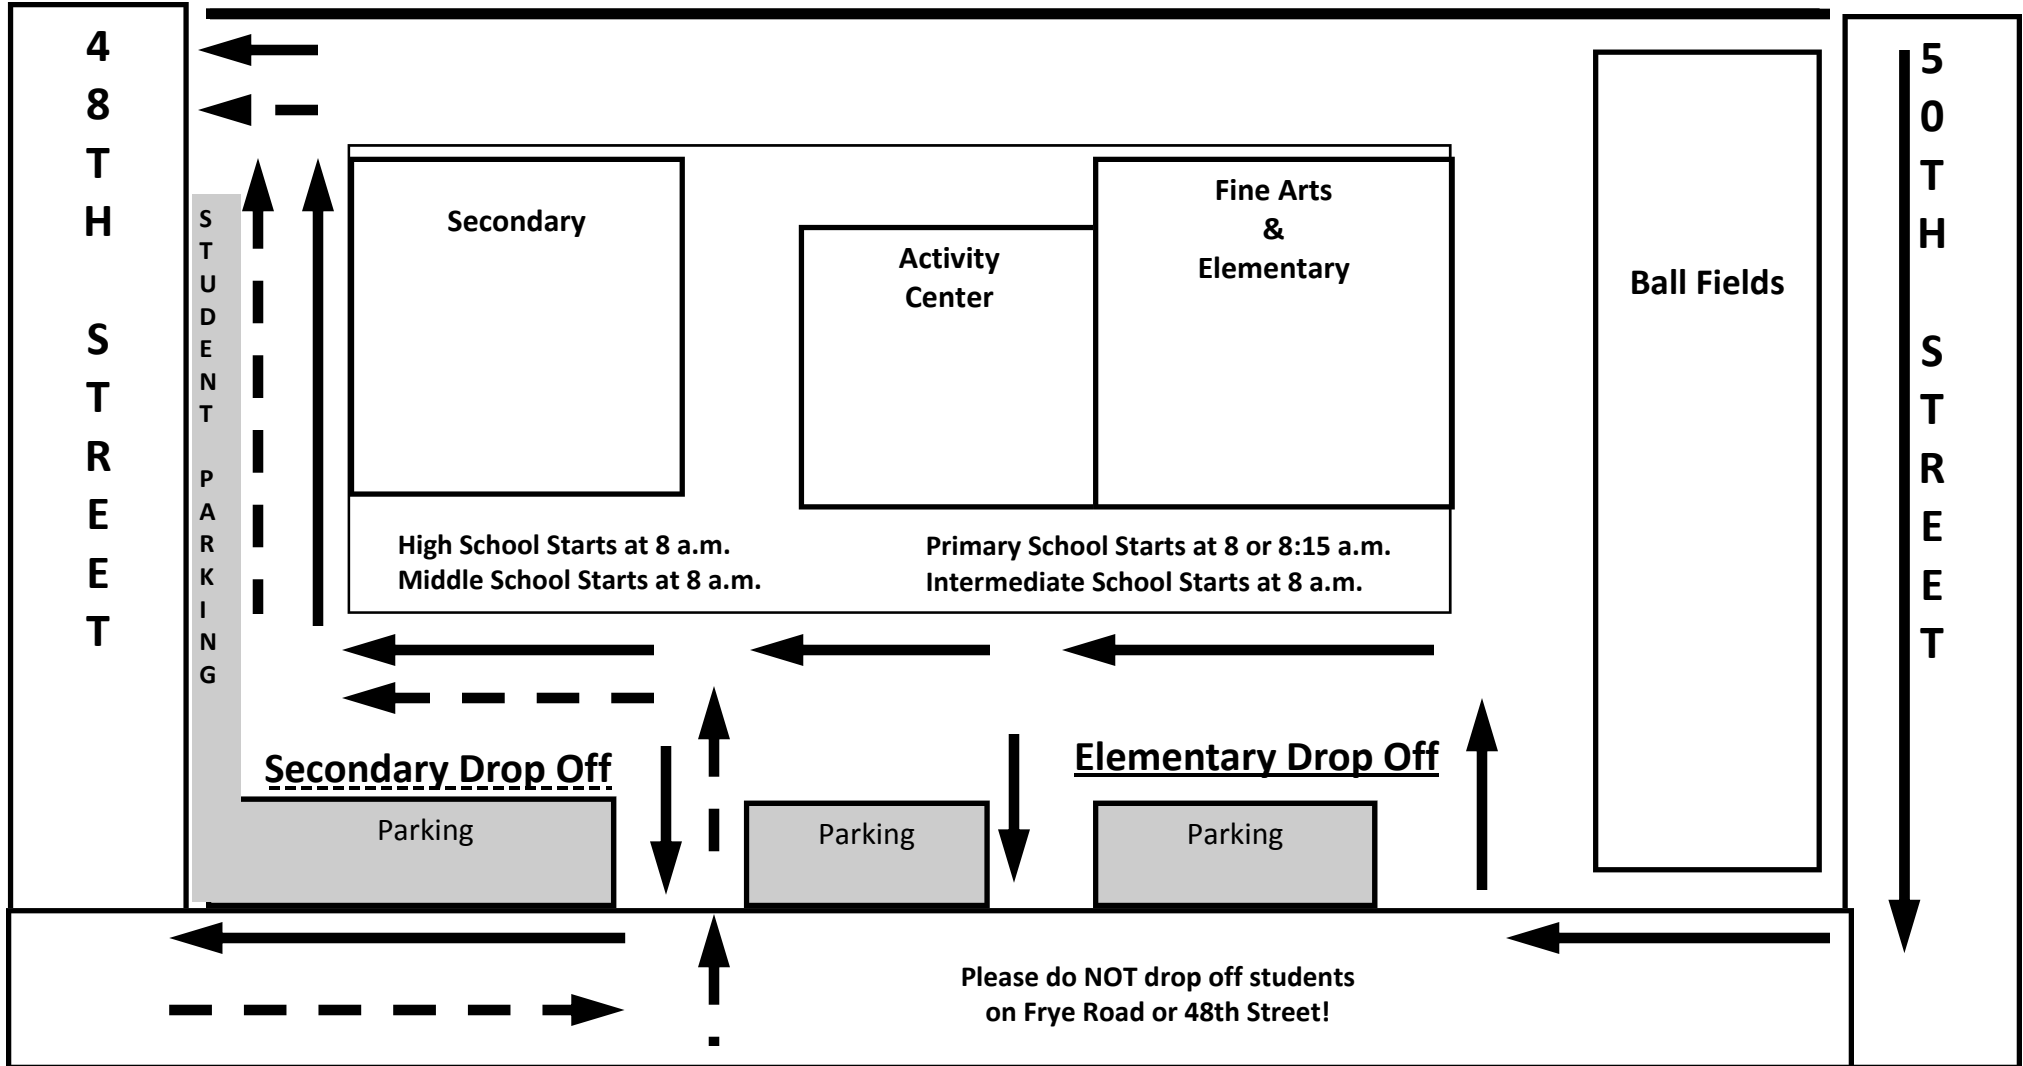

HCLC 2009-2010 STUDENT DROP OFF TRAFFIC FLOW

Please do not drop off students more than 15 minutes before school begins. Please watch for and take direction from staff members both in the parking lot and at the crosswalks. We ask that you consider every child as important as your child and consider their safety when moving through the parking lot and adjoining streets.

HCLC 2009-2010 STUDENT PICK UP TRAFFIC FLOW

Please watch for and take direction from staff members both in the parking lot and at the crosswalks. We ask that you consider every child as important as your child and consider their safety when moving through the parking lot and adjoining streets.