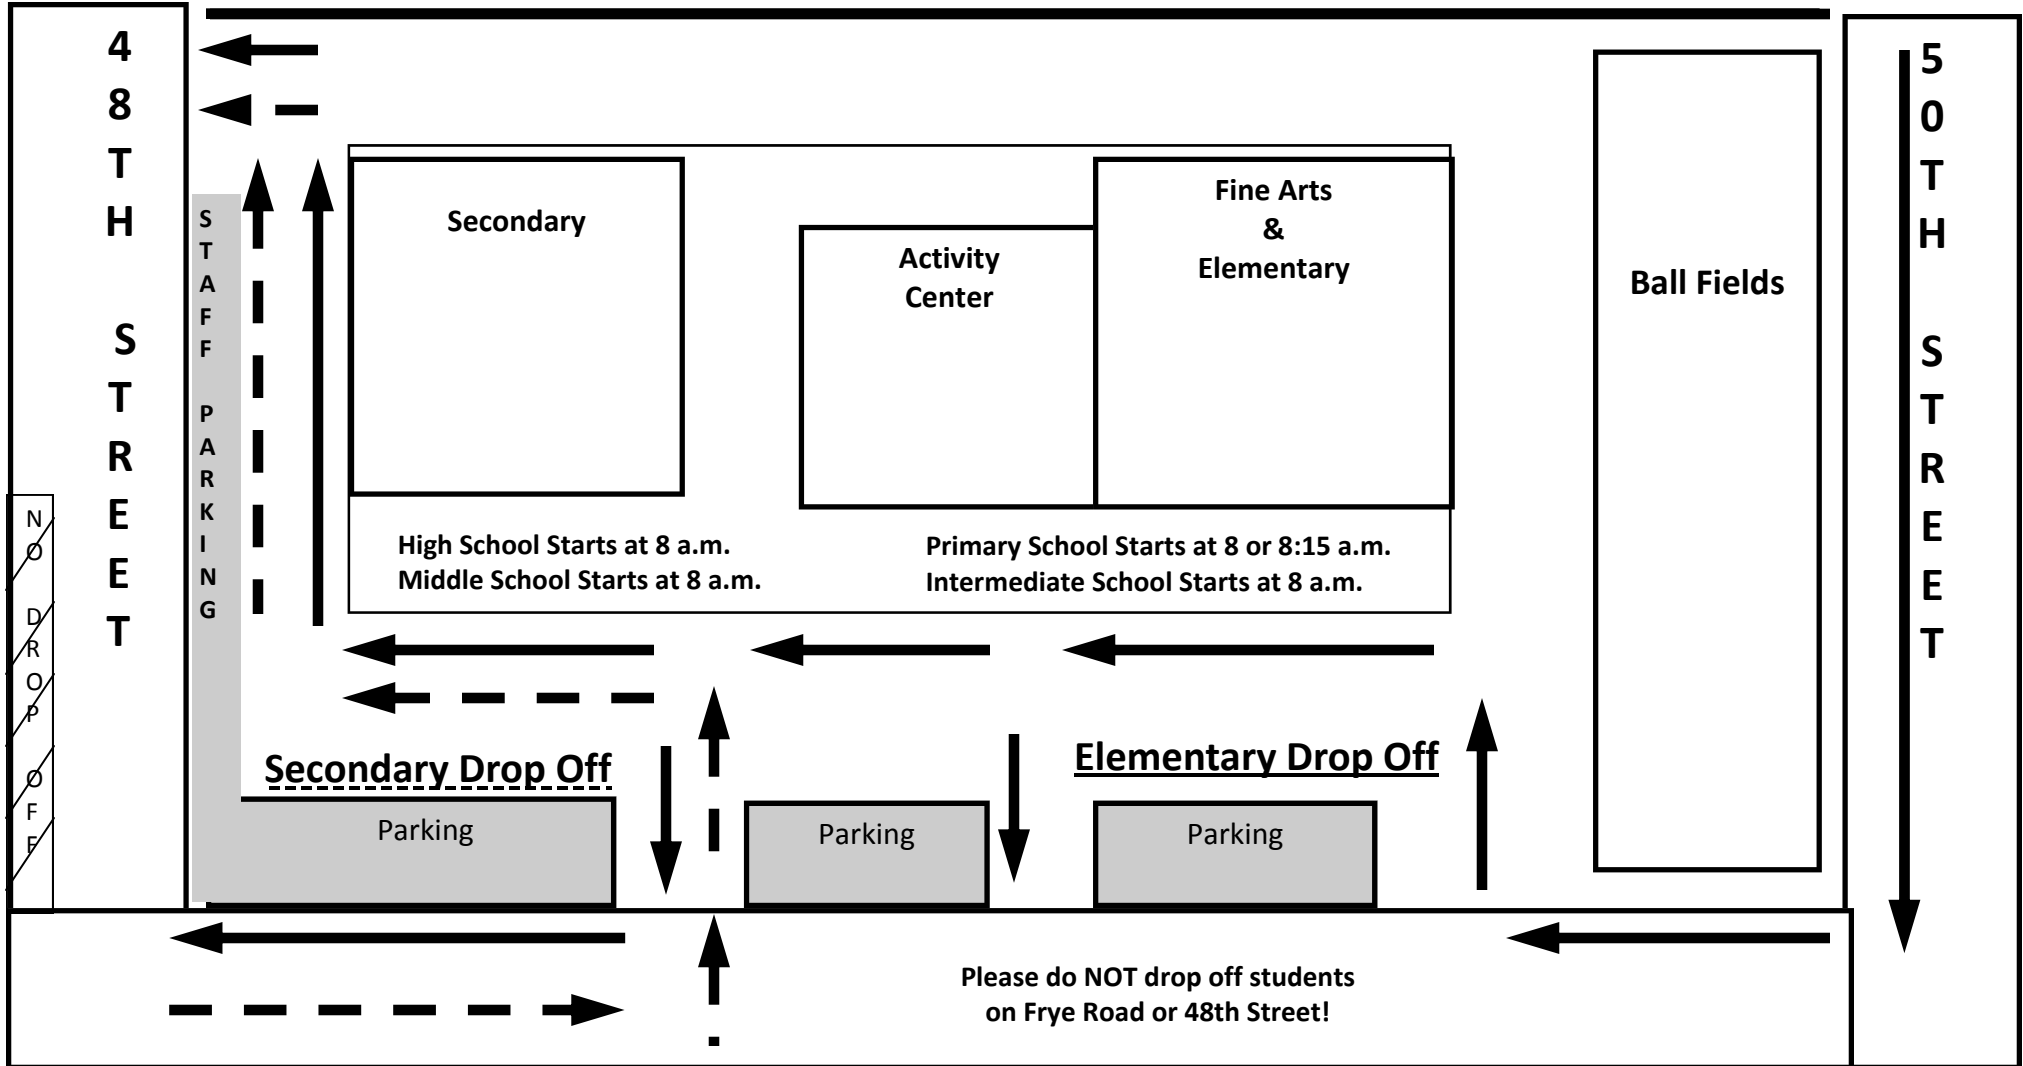

HCLC 2011-2012 STUDENT DROP OFF TRAFFIC FLOW

Please do not drop off students more than 15 minutes before school begins. Please watch for and take direction from staff members both in the parking lot and at the crosswalks. We ask that you consider every child as important as your child and consider their safety when moving through the parking lot and adjoining streets.

HCLC 2011-2012 STUDENT PICK UP TRAFFIC FLOW

Please watch for and take direction from staff members both in the parking lot and at the crosswalks. We ask that you consider every child as important as your child and consider their safety when moving through the parking lot and adjoining streets.