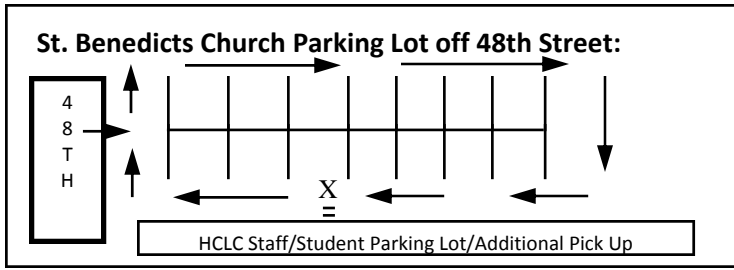

HCLC 2009-2010 STUDENT DROP OFF TRAFFIC FLOW

Please do not drop off students more than 15 minutes before school begins. Please watch for and take direction from staff members both in the parking lot and at the crosswalks. We ask that you consider every child as important as your child and consider their safety when moving through the parking lot and adjoining streets.

HCLC 2009-2010 STUDENT PICK UP TRAFFIC FLOW

Please watch for and take direction from staff members both in the parking lot and at the crosswalks. We ask that you consider every child as important as your child and consider their safety when moving through the parking lot and adjoining streets.