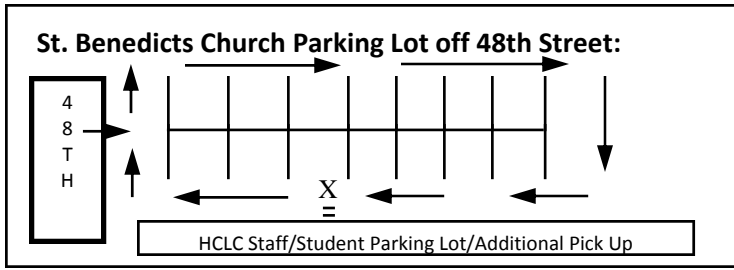

# HCLC 2010-2011 STUDENT DROP OFF TRAFFIC FLOW

Please do not drop off students more than 15 minutes before school begins. Please watch for and take direction from staff members both in the parking lot and at the crosswalks. We ask that you consider every child as important as your child and consider their safety when moving through the parking lot and adjoining streets.

# HCLC 2010-2011 STUDENT PICK UP TRAFFIC FLOW

Please watch for and take direction from staff members both in the parking lot and at the crosswalks. We ask that you consider every child as important as your child and consider their safety when moving through the parking lot and adjoining streets.