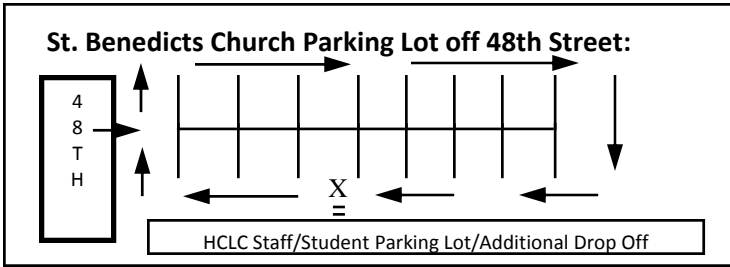

HCLC 2011-2012 STUDENT DROP OFF TRAFFIC FLOW

Please do not drop off students more than 15 minutes before school begins. Please watch for and take direction from staff members both in the parking lot and at the crosswalks. We ask that you consider every child as important as your child and consider their safety when moving through the parking lot and adjoining streets.

HCLC 2011-2012 STUDENT PICK UP TRAFFIC FLOW

Please watch for and take direction from staff members both in the parking lot and at the crosswalks. We ask that you consider every child as important as your child and consider their safety when moving through the parking lot and adjoining streets.