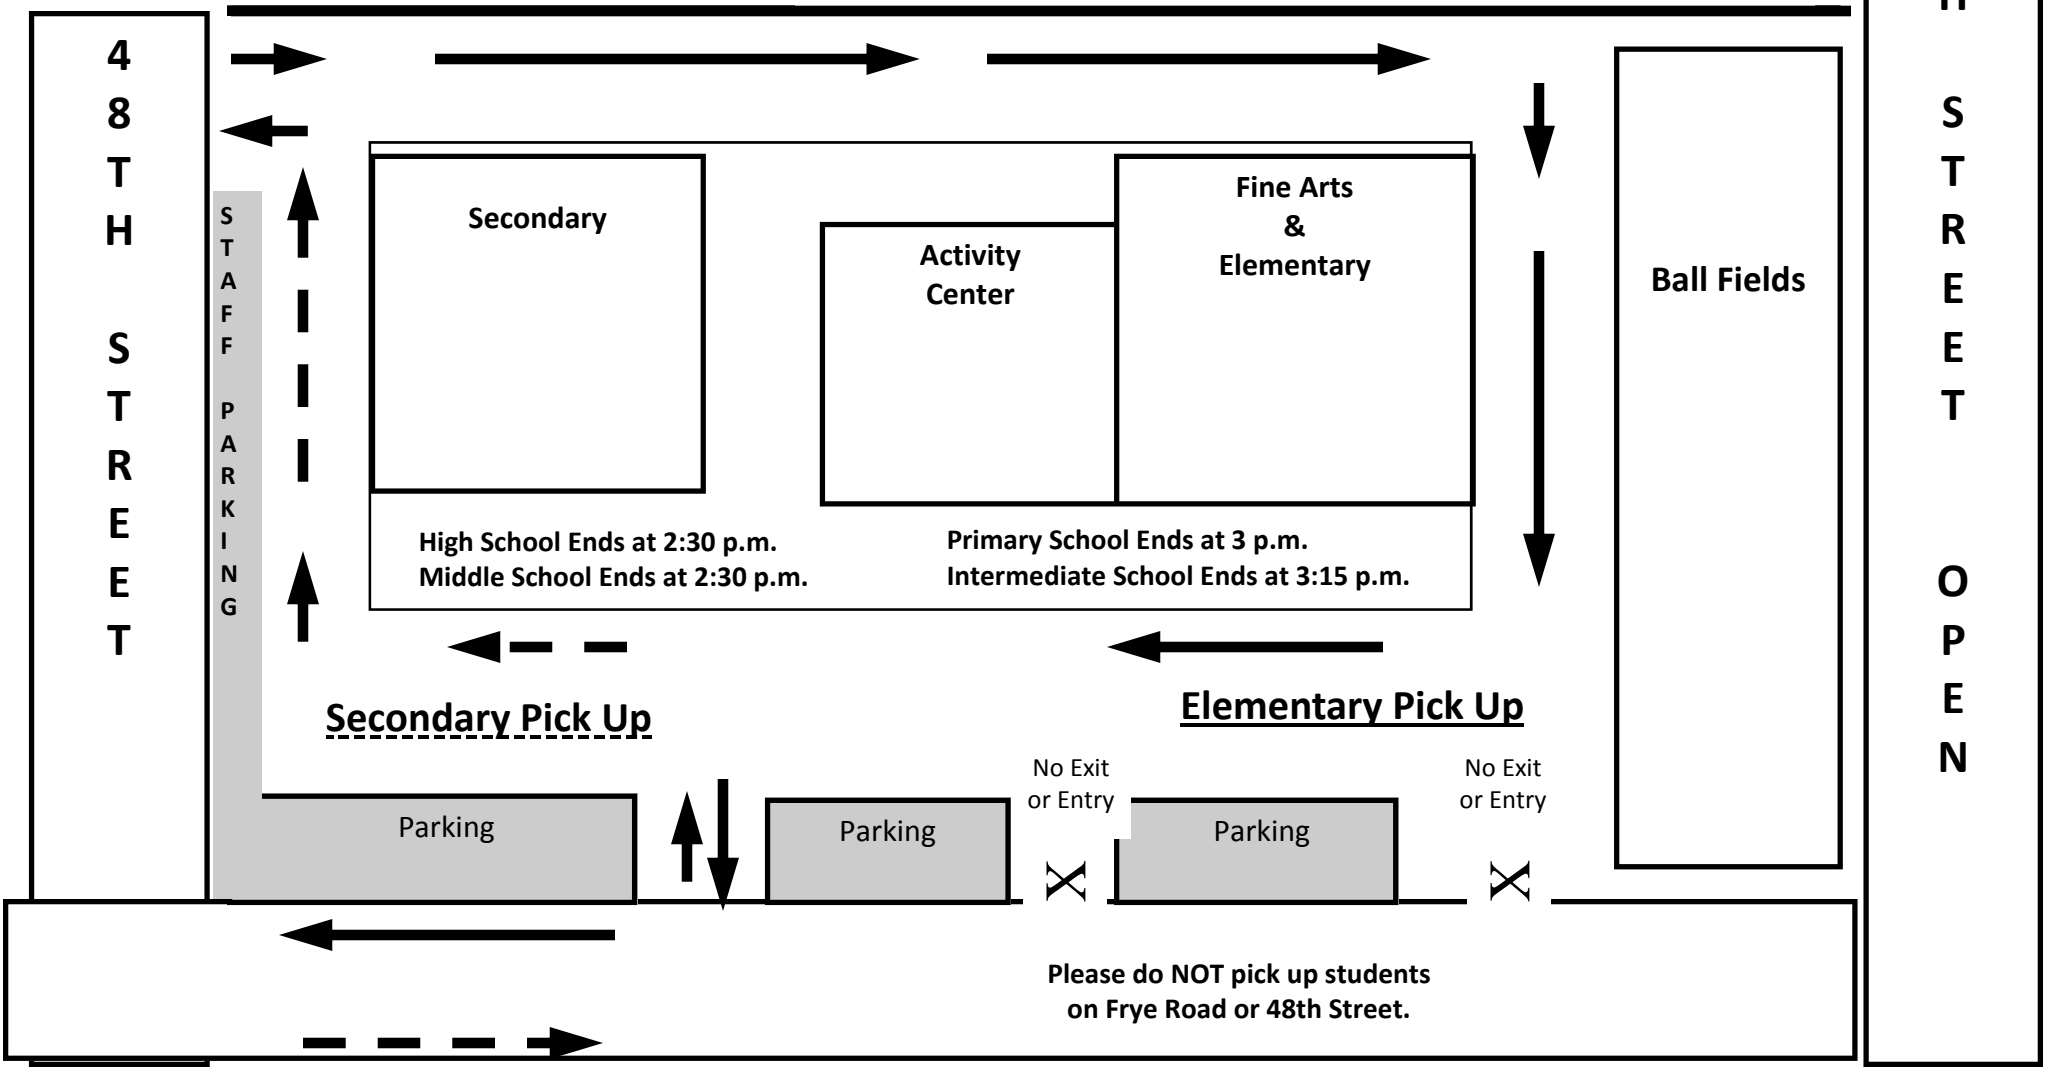

HCLC 2011-2012 STUDENT DROP OFF TRAFFIC FLOW

Please do not drop off students more than 15 minutes before school begins. Please watch for and take direction from staff members both in the parking lot and at the crosswalks. We ask that you consider every child as important as your child and consider their safety when moving through the parking lot and adjoining streets.

HCLC 2011-2012 STUDENT PICK UP TRAFFIC FLOW

Please watch for and take direction from staff members both in the parking lot and at the crosswalks. We ask that you consider every child as important as your child and consider their safety when moving through the parking lot and adjoining streets.