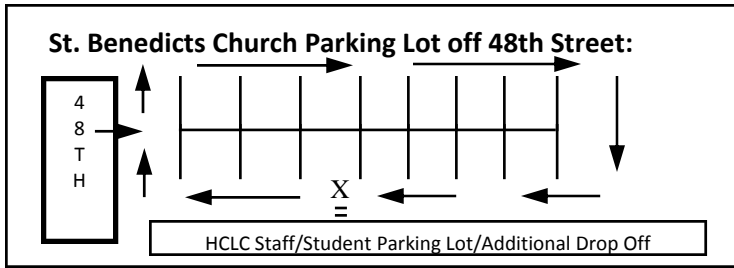

HCLC 2009-2010 STUDENT DROP OFF TRAFFIC FLOW

Please do not drop off students more than 15 minutes before school begins. Please watch for and take direction from staff members both in the parking lot and at the crosswalks. We ask that you consider every child as important as your child and consider their safety when moving through the parking lot and adjoining streets.

HCLC 2009-2010 STUDENT PICK UP TRAFFIC FLOW

Please watch for and take direction from staff members both in the parking lot and at the crosswalks. We ask that you consider every child as important as your child and consider their safety when moving through the parking lot and adjoining streets.