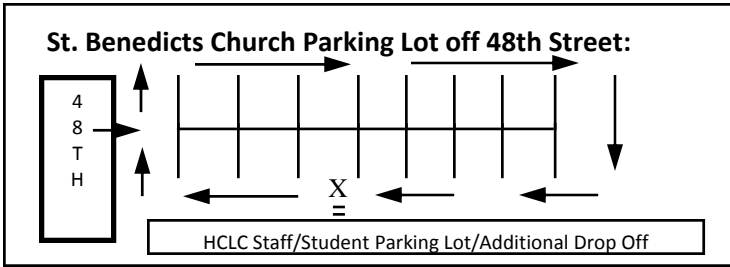

# HCLC 2010-2011 STUDENT DROP OFF TRAFFIC FLOW

Please do not drop off students more than 15 minutes before school begins. Please watch for and take direction from staff members both in the parking lot and at the crosswalks. We ask that you consider every child as important as your child and consider their safety when moving through the parking lot and adjoining streets.

# HCLC 2010-2011 STUDENT PICK UP TRAFFIC FLOW

Please watch for and take direction from staff members both in the parking lot and at the crosswalks. We ask that you consider every child as important as your child and consider their safety when moving through the parking lot and adjoining streets.