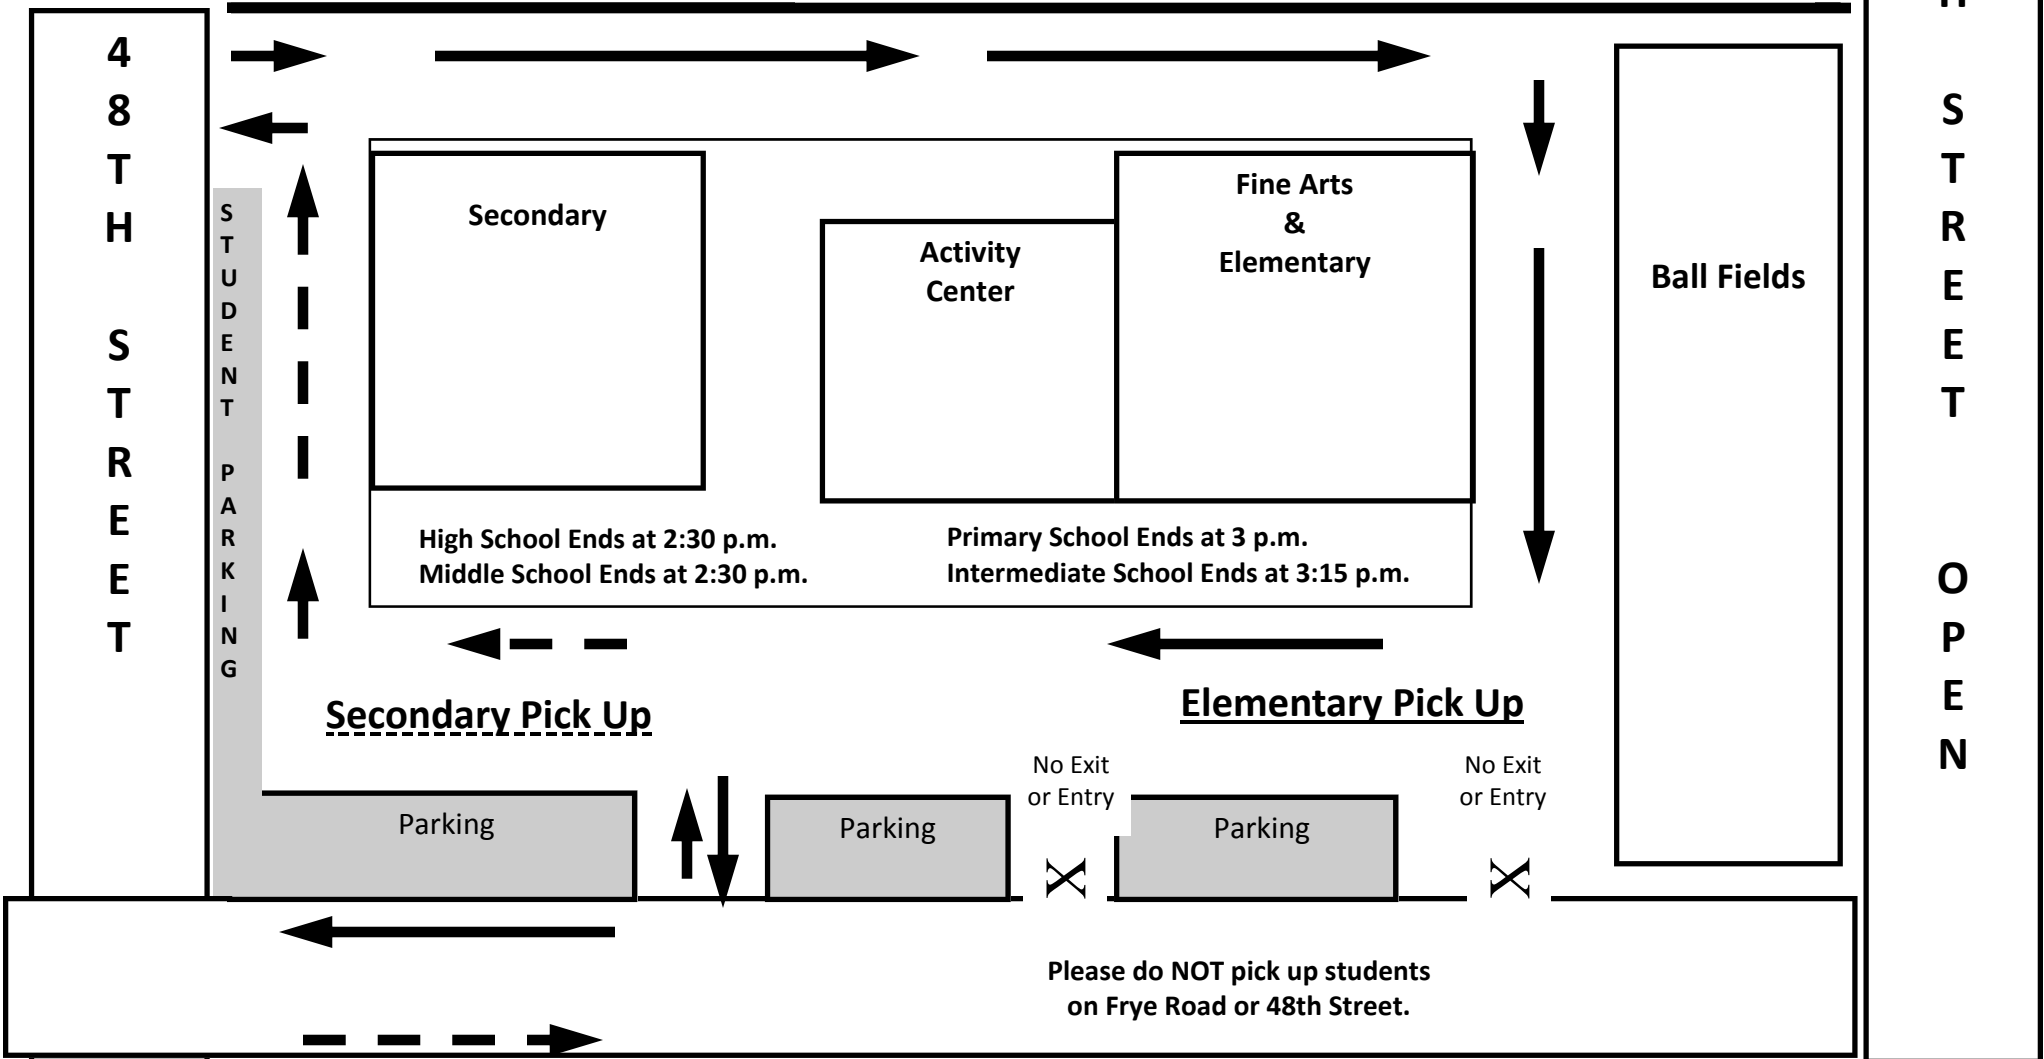

HCLC 2009-2010 STUDENT DROP OFF TRAFFIC FLOW

Please do not drop off students more than 15 minutes before school begins. Please watch for and take direction from staff members both in the parking lot and at the crosswalks. We ask that you consider every child as important as your child and consider their safety when moving through the parking lot and adjoining streets.

HCLC 2009-2010 STUDENT PICK UP TRAFFIC FLOW

Please watch for and take direction from staff members both in the parking lot and at the crosswalks. We ask that you consider every child as important as your child and consider their safety when moving through the parking lot and adjoining streets.